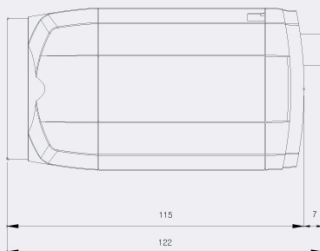

Rear View

SPECIFICATIONS

Model	CNB-A1563NL	CNB-A1563PL
Signal System	NTSC	PAL
Scanning Frequency (H)	15.734 KHz	15.625 KHz
Scanning Frequency (V)	59.94 Hz	50 Hz
Scanning System	2:1 Interlace	
Image Sensor	1/4 Inch SONY Super HAD CCD	
Total Pixels	811(H) x 508(V) 410K	795(H) x 596(V) 470K
Total / Effective Pixels	768(H) x 494(V) 380K	752(H) x 582(V) 440K
Sync. System	Internal / External(Line Lock) : Auto Detect	
Horizontal Resolution	480 TV Lines	
S/N Ratio	More than 48dB (AGC Off)	
Min.Illumination	Day Mode: 1Lux (30 IRE) / Night Mode: 0.5Lux (30 IRE) DSS (128FLD) Mode: 0.001Lux (30 IRE)	
Signal Output	1Vp-p Composite Output with 75Ω Terminated	
White Balance	Auto/SwB/lwB/OwB/PwB	
Day & Night (ICR)	Auto/Day/Night	
Motion Dection	On/Off	
Supplied Voltage	DC 12V (9V~15V), Max. 4.56 W/380mA	
Dimensions	65 x 62 x 122 mm	
Weight	Approx. 330g	