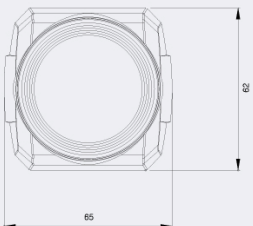

Rear View

SPECIFICATIONS

Model	CNB-A1563NL	CNB-A1563PL
Signal System	NTSC	PAL
Scanning Frequency (H)	15.734 KHz	15.625 KHz
Scanning Frequency (V)	59.94 Hz	50 Hz
Scanning System	2:1 Interlace	
Image Sensor	1/4 Inch SONY Super HAD CCD	
Total Pixels	811(H) x 508(V) 410K	795(H) x 596(V) 470K
Total / Effective Pixels	768(H) x 494(V) 380K	752(H) x 582(V) 440K
Sync. System	Internal / External(Line Lock) : Auto Detect	
Horizontal Resolution	480 TV Lines	
S/N Ratio	More than 48dB (AGC Off)	
Min.Illumination	Day Mode: 1Lux (30 IRE) / Night Mode: 0.5Lux (30 IRE) DSS (128FLD) Mode: 0.001Lux (30 IRE)	
Signal Output	1Vp-p Composite Output with 75Ω Terminated	
White Balance	Auto/SwB/lwB/OwB/PwB	
Day & Night (ICR)	Auto/Day/Night	
Motion Dection	On/Off	
Supplied Voltage	DC 12V (9V~15V), Max. 4.56 W/380mA	
Dimensions	65 x 62 x 122 mm	
Weight	Approx. 330g	